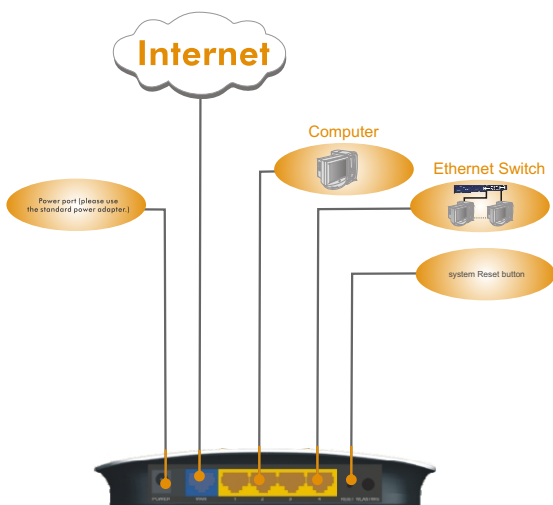

Wireless-N Broadband Router with Internal Antenna

WPS for Simply Network Security

QoS Guarantees Priority Applications

Two High Gain Internal Antennas

BRIEF INTRODUCTION ❖❖❖

W368R Wireless Broadband Router, based on MIMO technology backward compatible with wireless b/g, delivers a maximum speed of up to 300Mbps and extends your wireless coverage. Integrating wireless router, switch and firewall into one, it is a total network solution for small offices and families. W368R upgrades your current network from 54Mbps to 300Mbps, enabling you to enjoy streaming HD movies and share big files from multiple PCs simultaneously.

PRODUCT FEATURES ❖❖❖

- ▶ Up to 300Mbps Uploading and Downloading Speed
- ▶ Integrates AP, Wireless Router, Switch and Firewall
- ▶ Bandwidth Control (QoS) over Specific Computer's Downloading Speed
- ▶ Easy Setup with Tenda Setup wizard or Simple Web configuration

WHAT THIS PRODUCT DOES

Create a high speed network for family entertainment purposes like streaming video and online gaming, or for small offices conducting essential business activities

BENEFITS

- Latest MIMO technology delivers 6 times faster than 54Mbps
- Maximum speed of up to 300Mbps guarantees streaming video and online gaming
- Simple advanced network security by WPS, WPA and WPA2
- WISP to amplify wireless coverage