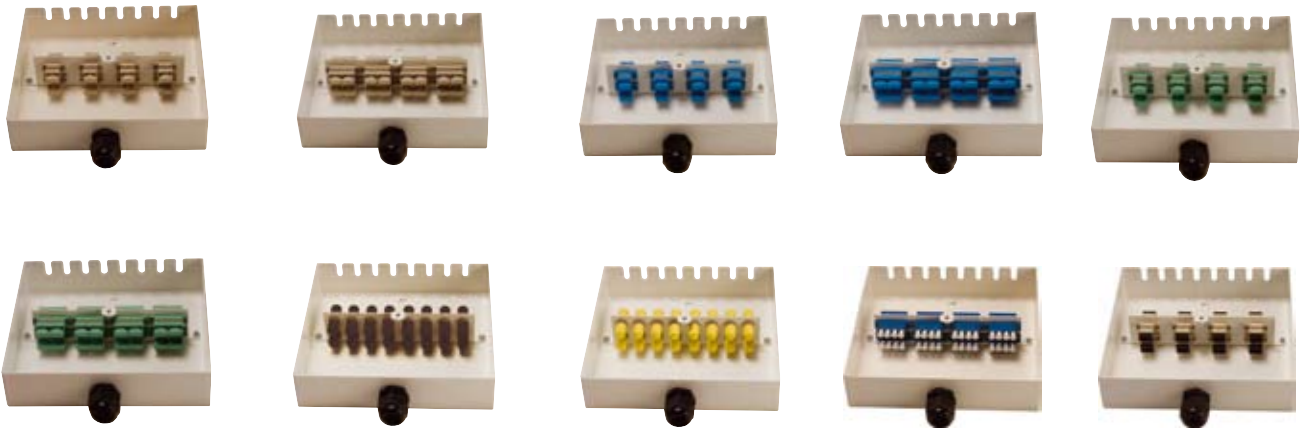

LC Duplex Singlemode

Product Description

- 4 Port 2x S/M LC Duplex Adapters
- 4 Port 4x S/M LC Duplex Adapters
- 8 Port 4x S/M LC Duplex Adapters
- 8 Port 8x S/M LC Duplex Adapters

Part No

LC Quad Multimode

Product Description

- 2 Port 1x M/M LC Quad Uniter
- 2 Port 2x M/M LC Quad Adapters
- 8 Port 4x M/M LC Quad Adapters
- 8 Port 8x M/M LC Quad Adapters

Part No

LC Quad Singlemode

Product Description

- 2 Port 1x S/M LC Quad Uniter
- 2 Port 2x S/M LC Quad Adapters
- 8 Port 4x S/M LC Quad Adapters
- 8 Port 8x S/M LC Quad Adapters

Part No

MTRJ Multimode

Product Description

- 4 Port 2x M/M MTRJ Adapters
- 4 Port 4x M/M MTRJ Adapters
- 8 Port 4x M/M MTRJ Adapters
- 8 Port 8x M/M MTRJ Adapters

Part No

SC Simplex Multimode

Product Description

- 4 Port 2x M/M Simplex SC Adapters
- 4 Port 4x M/M Simplex SC Adapters
- 8 Port 4x M/M Simplex SC Adapters
- 8 Port 8x M/M Simplex SC Adapters

Part No

SC Duplex Multimode

Product Description

- 2 Port 1x M/M Duplex SC Uniter
- 2 Port 2x M/M Duplex SC Adapters
- 8 Port 4x M/M Duplex SC Adapters
- 8 Port 8x M/M Duplex SC Adapters

Part No

SC Simplex Singlemode

Product Description

- 4 Port 2x S/M Simplex SC Adapters
- 4 Port 4x S/M Simplex SC Adapters
- 8 Port 4x S/M Simplex SC Adapters
- 8 Port 8x S/M Simplex SC Adapters

Part No

SC Duplex Singlemode

Product Description

- 2 Port 1x S/M Duplex SC Uniter
- 2 Port 2x S/M Duplex SC Adapters
- 8 Port 4x S/M Duplex SC Adapters
- 8 Port 8x S/M Duplex SC Adapters

Part No

SC/APC Duplex Singlemode

Product Description

- 2 Port 1x SC/APC Duplex Uniter
- 2 Port 2x SC/APC Duplex Adapters
- 8 Port 4x SC/APC Duplex Adapters
- 8 Port 8x SC/APC Duplex Adapters

Part No

SC/APC Simplex Singlemode

Product Description

- 2 Port 1x SC/APC Simplex Uniter
- 2 Port 2x SC/APC Simplex Adapters
- 8 Port 4x SC/APC Simplex Adapters
- 8 Port 8x SC/APC Simplex Adapters

Part No