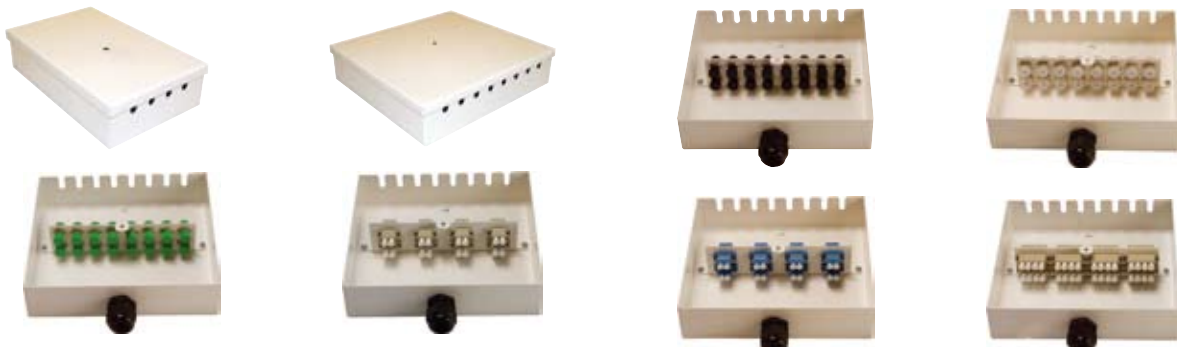

Unloaded TW02/TW04/TW06 172 x 160 x 40mm

Product Description	Part No

8 Port ST/FC Tamper Proof Box	
4 Port SC/LC/MTRJ Tamper Proof Box	
2 Port DSC/LCQ Tamper Proof Box	

Unloaded TW01/TW03/TW05 100 x 160 x 40mm

Product Description	Part No

16 Port ST/FC Tamper Proof Box	
8 Port SC/LC/MTRJ Tamper Proof Box	
8 Port DSC/LCQ Tamper Proof Box	

FC Multimode

Product Description	Part No

8 Port 4x M/M FC Adapters	
8 Port 8x M/M FC Adapters	
16 Port 8x M/M FC Adapters	
16 Port 16x M/M FC Adapters	

FC Singlemode

Product Description	Part No

8 Port 4x S/M FC Adapters	
8 Port 8x S/M FC Adapters	
16 Port 8x S/M FC Adapters	
16 Port 16x S/M FC Adapters	

FC/APC Singlemode

Product Description	Part No

8 Port 4x FC/APC Adapters	
8 Port 8x FC/APC Adapters	
16 Port 8x FC/APC Adapters	
16 Port 16x FC/APC Adapters	

LC Duplex Multimode

Product Description	Part No

4 Port 2x M/M LC Duplex Adapters	
4 Port 4x M/M LC Duplex Adapters	
8 Port 4x M/M LC Duplex Adapters	
8 Port 8x M/M LC Duplex Adapters	

ST Singlemode

Product Description	Part No

8 Port 4x S/M ST Adapters	
8 Port 8x S/M ST Adapters	
16 Port 8x S/M ST Adapters	
16 Port 16x S/M ST Adapters	

ST Multimode

Product Description	Part No

8 Port 4x M/M ST Adapters	
8 Port 8x M/M ST Adapters	
16 Port 8x M/M ST Adapters	
16 Port 12x M/M ST Adapters	
16 Port 16x M/M ST Adapters