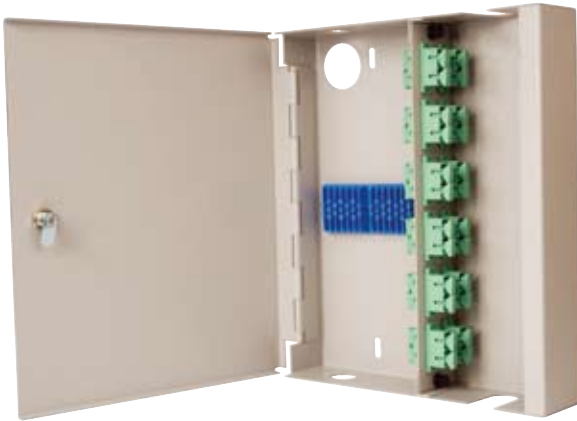

- 2 Port 1x SC/APC Duplex Uniter
- 2 Port 2x SC/APC Duplex Adapters
- 8 Port 4x SC/APC Duplex Adapters
- 8 Port 8x SC/APC Duplex Adapters

Part No

SC/APC Simplex Singlemode

Product Description

- 2 Port 1x SC/APC Simplex Uniter
- 2 Port 2x SC/APC Simplex Adapters
- 8 Port 4x SC/APC Simplex Adapters
- 8 Port 8x SC/APC Simplex Adapters

Part No

D.4

Single Door Lockable WallBoxes

- Dimensions: (W) 225 x (H) 270 x (D) 50mm.
- Cable Entry: 2 x 20mm Gland Holes.
- Made from Grey Metal.
- Loaded boxes come complete with Fibre Management Kit.
- Available for Multimode, Singlemode and Angled.
- Connector options include: Simplex and Duplex SC, Duplex and Quad LC, E2000, MTRJ, ST and FC.