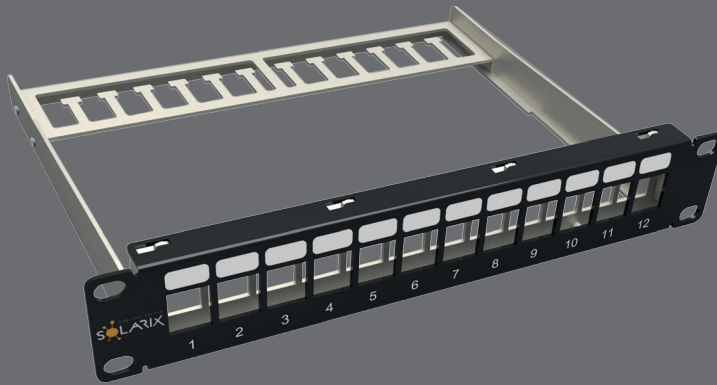

# 10" unloaded patch panel Solarix 12 ports 1U

Product number:  
24000110

Type number:  
SX12M-O-STP-BK-UNI-10

EAN barcode:  
8595684704488

## Key features

- Quality 10" unloaded modular patch panel
- Designed for both shielded and unshielded category 5E, 6, and 6A Solarix keystones
- With management bar
- 12 ports
- The patch panel complies with the EN 60603-7 standard
- The colour of the patch panel is black, the management bar is silver
- 1U size

## Physical parameters

Patch panel construction	STP
Number of ports	12 (unloaded)
Patch panel colour	black (patch panel body), silver (management bar)
Number of units	1U
Height	44 mm
Width	254 mm
Depth	118 mm

## Logistic parameters

Patch panel packaging size (h x w x d)	50 mm x 295mm x 120 mm, carton box
Weight	0,46 kg
Included in the package	1x patch panel, 4x M6 mounting kit, 12x plastic strap, grounding wire
Master packaging	30x panel
Master packaging size (h x w x d)	280 mm x 600 mm x 370 mm, carton box
Batch marking	yes (on the product, its packaging and on the transport master box)
Batch and product numbers barcode	IDAutomation Code 39, ANSI/ISO/AIM specification
EAN code type	EAN-13