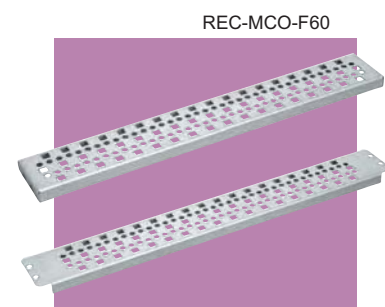

REC-MCO-S60