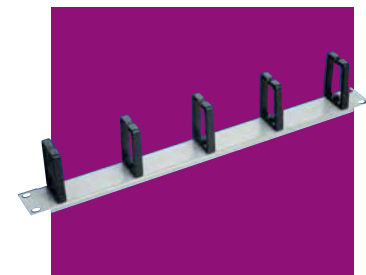

REC-VP1

Cable Organizer

PART NO.	DESCRIPTION
EC-VP1	Cable organizer 1U, with plastic rings, grey
REC-MCO-S60	Multi cable organizer, side mounting, 600 mm, RAL 7035
REC-MCO-S80	Multi cable organizer, side mounting, 800 mm, RAL 7035
REC-MCO-S100	Multi cable organizer, side mounting, 1,000 mm, RAL 7035
REC-MCO-F60	Multi cable organizer, front mounting, 600 mm, RAL 7035
REC-MCO-F80	Multi cable organizer, front mounting, 800 mm, RAL 7035
REC-MCO-F100	Multi cable organizer, front mounting, 1,000 mm, RAL 7035